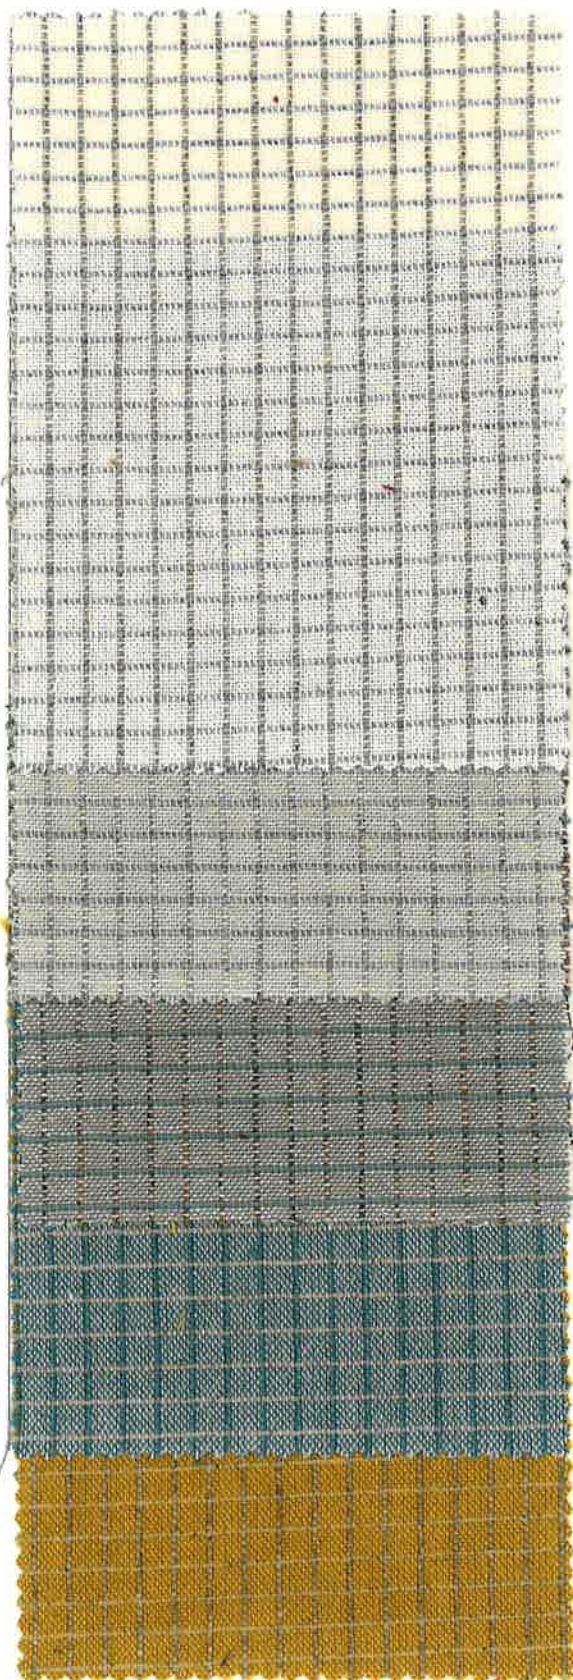

SY70220L

SY70220L

size : 110cm × 52m

quality : C-100%

A

B

C

D