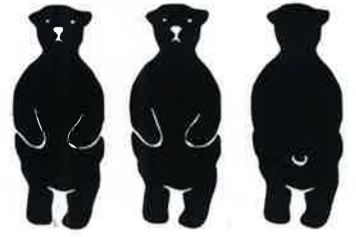

# SEVENBERRY®

SIZE. 110cm×38m

QUAL. C-100%

COTTON-100%

D/#1 [BEAR]

1.マルチ

Animal Print

2.マルチオレンジ